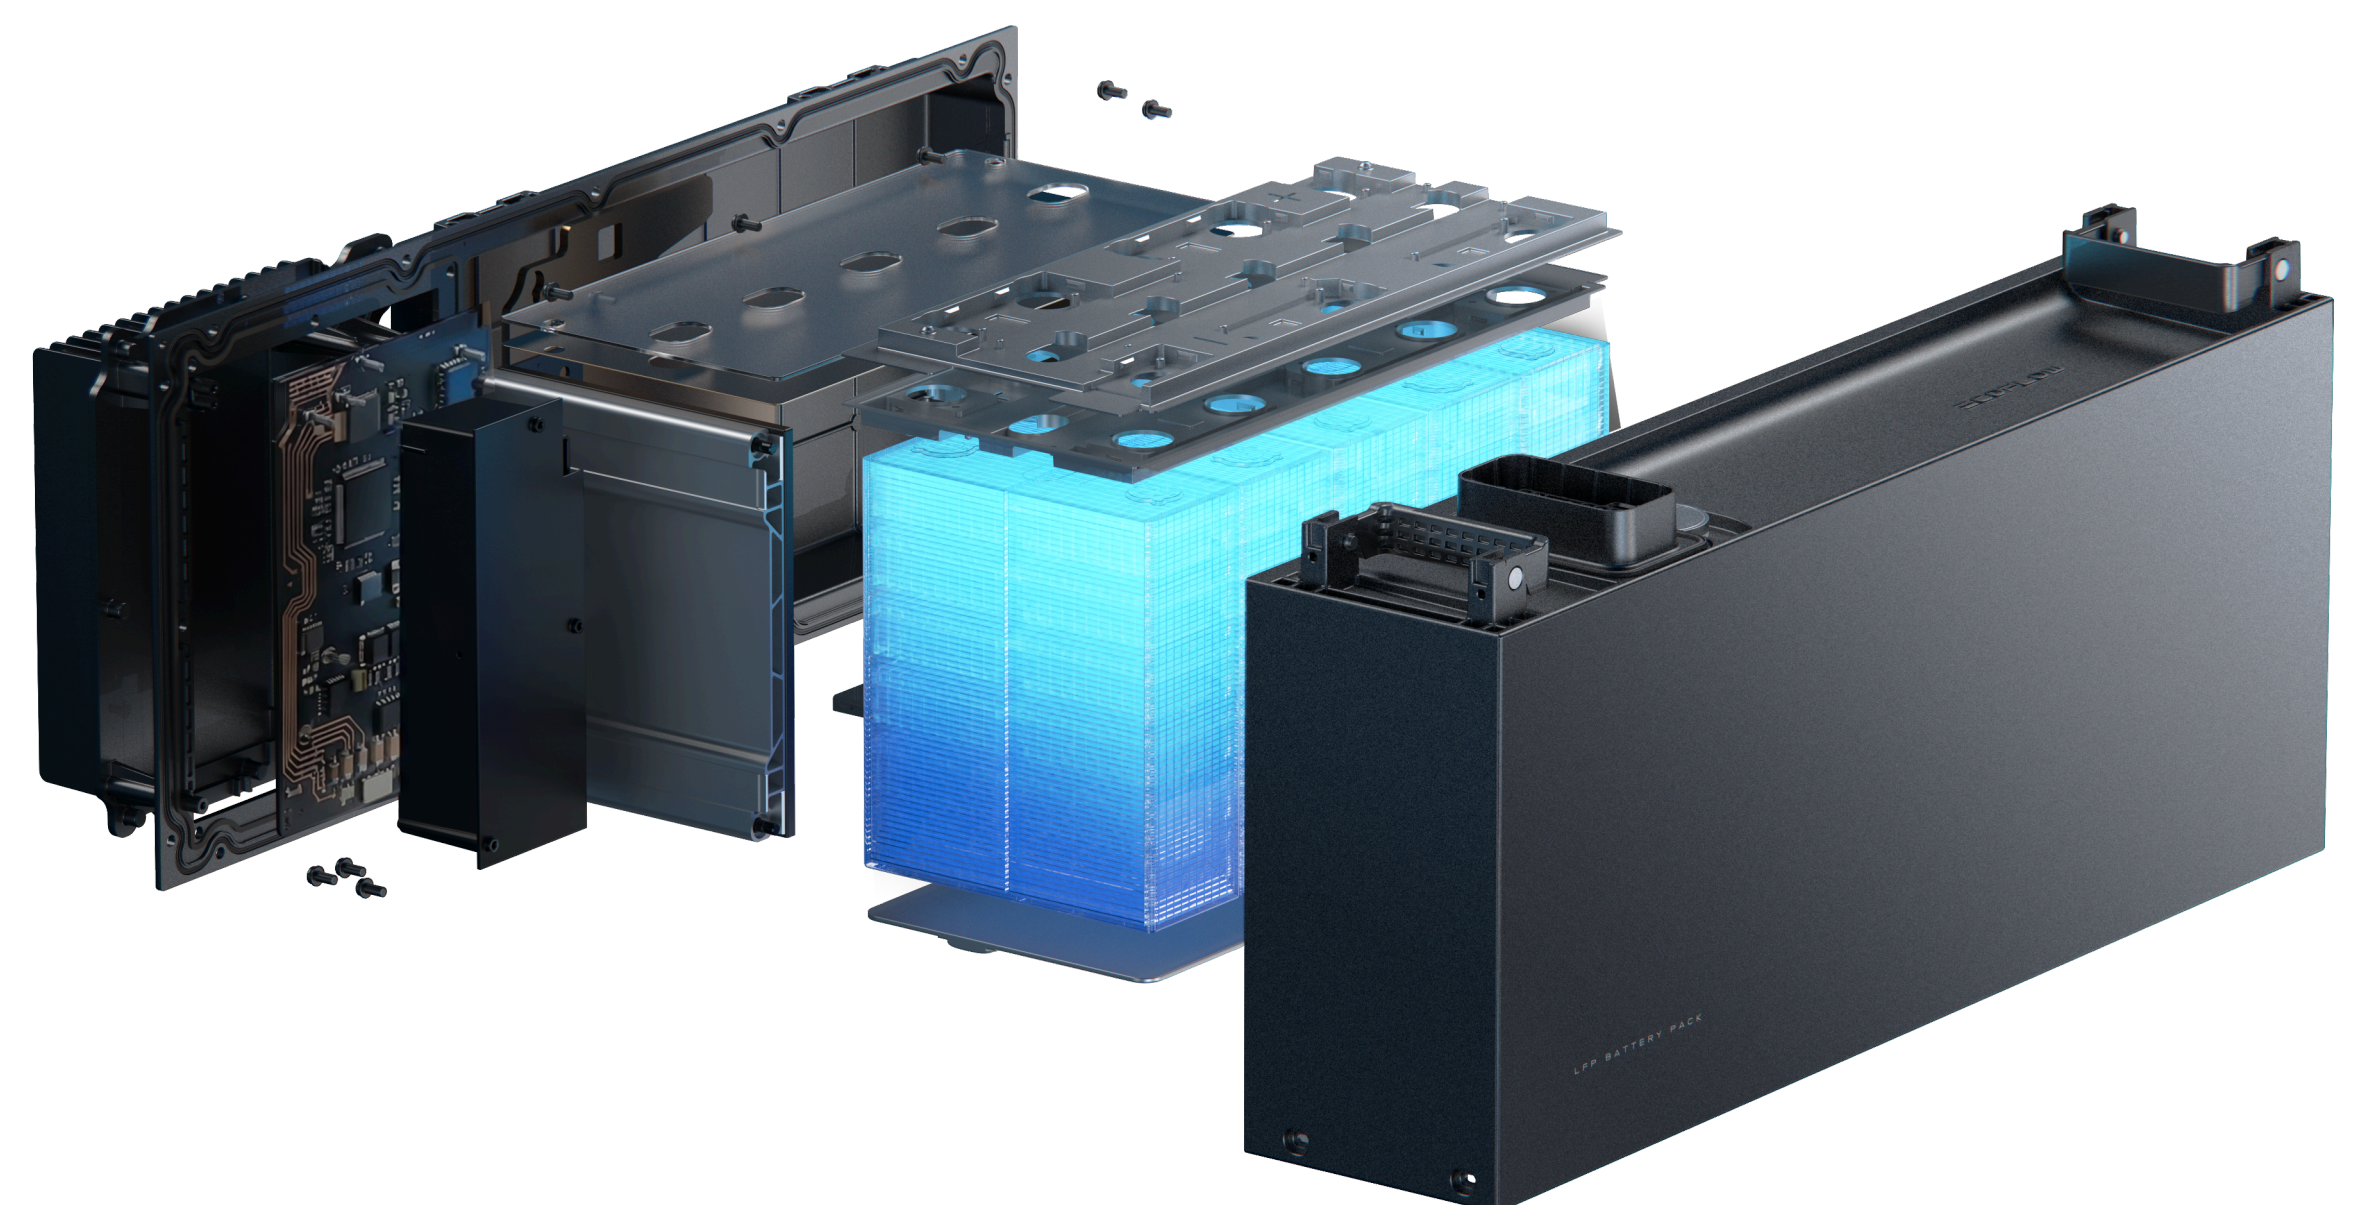

Reinforced Protection

High-strength aluminium enclosure for durability

Follow Us:

Facebook/Instagram: @ecoflowtech
Youtube: @EcoFlowTech
LinkedIn: @EcoFlow

Contact Us:

Email: solutionservice.eu@ecoflow.com
Web: energy.ecoflow.com/eu

Web